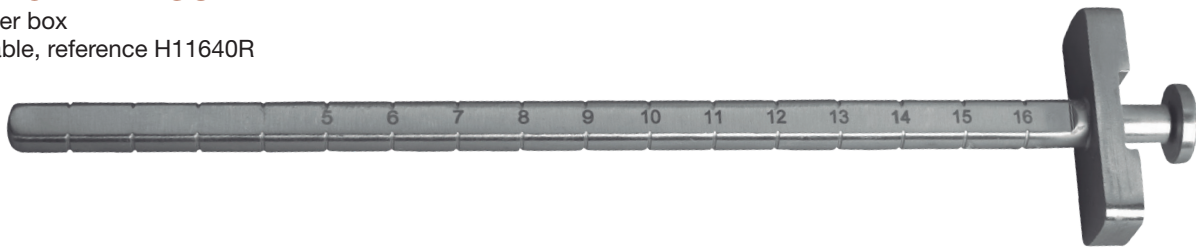

**RETRACTOR + SET OF MALE STAYS
CORPORA DILATORS
FURLOW MEASURER
CORPORA T HANDLE MEASURER
DOUBLE BLADE CARVERNOTOMES**

RETRACTOR + SET OF MALE STAYS

Qty 10 sets per box, disposable

2 sizes of stays:

- Blunt stays of 5mm: Réf. JUNE3000B5
- blunt stays of 12mm: Réf. JUNE 3000B12

8 blunt stays
(=8 Units in 1 Set)

+

1 Retractor Ring

CORPORA DILATOR

Qty 1 set: Ø 8 mm, 9 mm, 10 mm, 11 mm, 12 mm, 13 mm, 14 mm
Reusable, reference G-04

FURLOW MEASURER HEELAY

One per box
Reusable, reference H11640R

CORPORA T HANDLE MEASURER

Qty 1- Ø 8 mm - Blunt
Reusable, reference G-03

DOUBLE BLADE CAVERNOTOMES

Qty 1 set: Ø 6 mm, 7 mm, 8 mm, 9 mm, 10 mm, 11 mm, 12 mm, 14 mm per box
Reusable, reference G-01