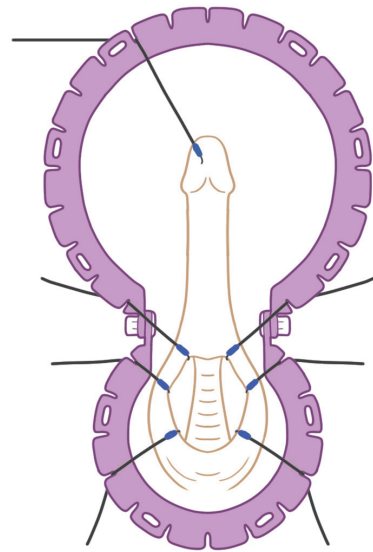

**RETRACTOR + SET OF MALE STAYS
CORPORA DILATORS
FURLOW MEASURER
CORPORA T HANDLE MEASURER
DOUBLE BLADE CARVERNOTOMES**

RETRACTOR + SET OF MALE STAYS

Qty 10 sets per box, disposable

2 sizes of stays:

- Blunt stays of 5mm: Réf. JUNE3000B5
- blunt stays of 12mm: Réf. JUNE 3000B12

8 blunt stays
(=8 Units in 1 Set)

+

1 Retractor Ring

CORPORA DILATOR

Qty 1 set: Ø 8 mm, 9 mm, 10 mm, 11 mm, 12 mm, 13 mm, 14 mm
Reusable, reference G-04

FURLOW MEASURER HEELAY

One per box
Reusable, reference H11640R

CORPORA T HANDLE MEASURER

Qty 1- Ø 8 mm - Blunt
Reusable, reference G-03

DOUBLE BLADE CAVERNOTOMES

Qty 1 set: Ø 6 mm, 7 mm, 8 mm, 9 mm, 10 mm, 11 mm, 12 mm, 14 mm per box
Reusable, reference G-01